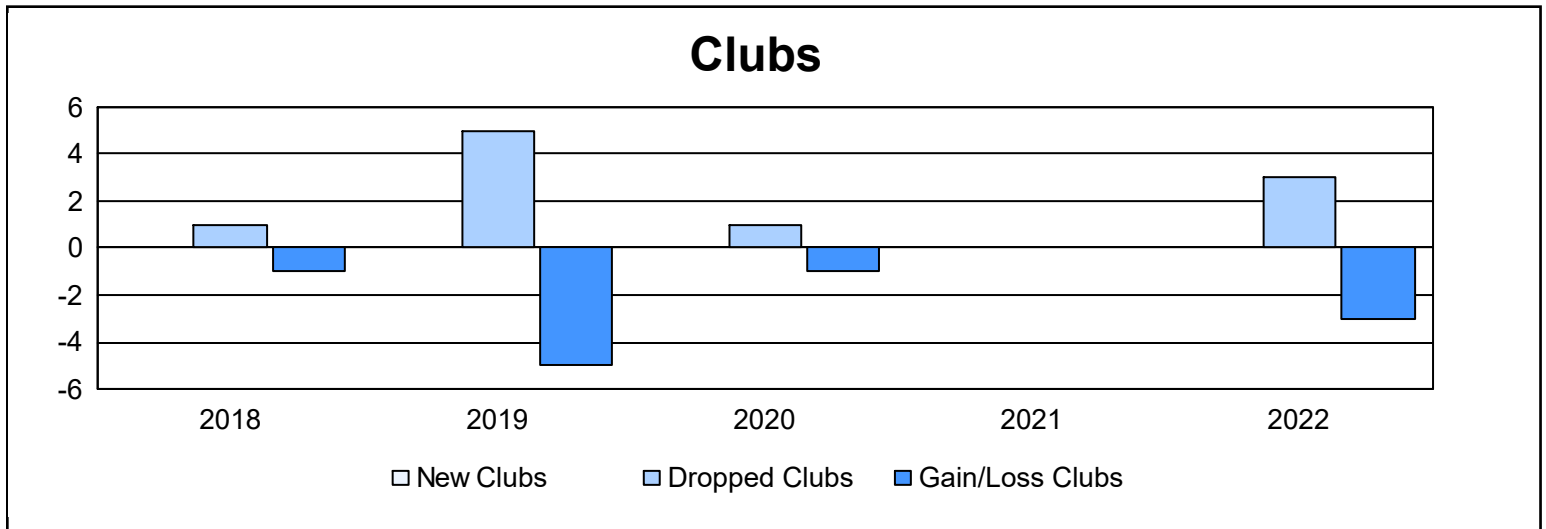

Year	New Clubs	Dropped Clubs	Gain/ Loss Clubs	New Members	Charter Members	Reinstate Members	Transfer Members	Total Member Added	Total Members Dropped	Gain/ Loss Members
2017-2018	0	1	-1	60	0	1	4	65	127	-62
2018-2019	0	5	-5	48	1	2	17	68	192	-124
2019-2020	0	1	-1	42	0	1	4	47	113	-66
2020-2021	0	0	0	29	0	4	1	34	111	-77
2021-2022	0	3	-3	79	1	3	21	104	101	3
<b>Average</b>	<b>0</b>	<b>2</b>	<b>-2</b>	<b>52</b>	<b>0</b>	<b>2</b>	<b>9</b>	<b>64</b>	<b>129</b>	<b>-65</b>

### Membership Composition June 2022 Cumulative