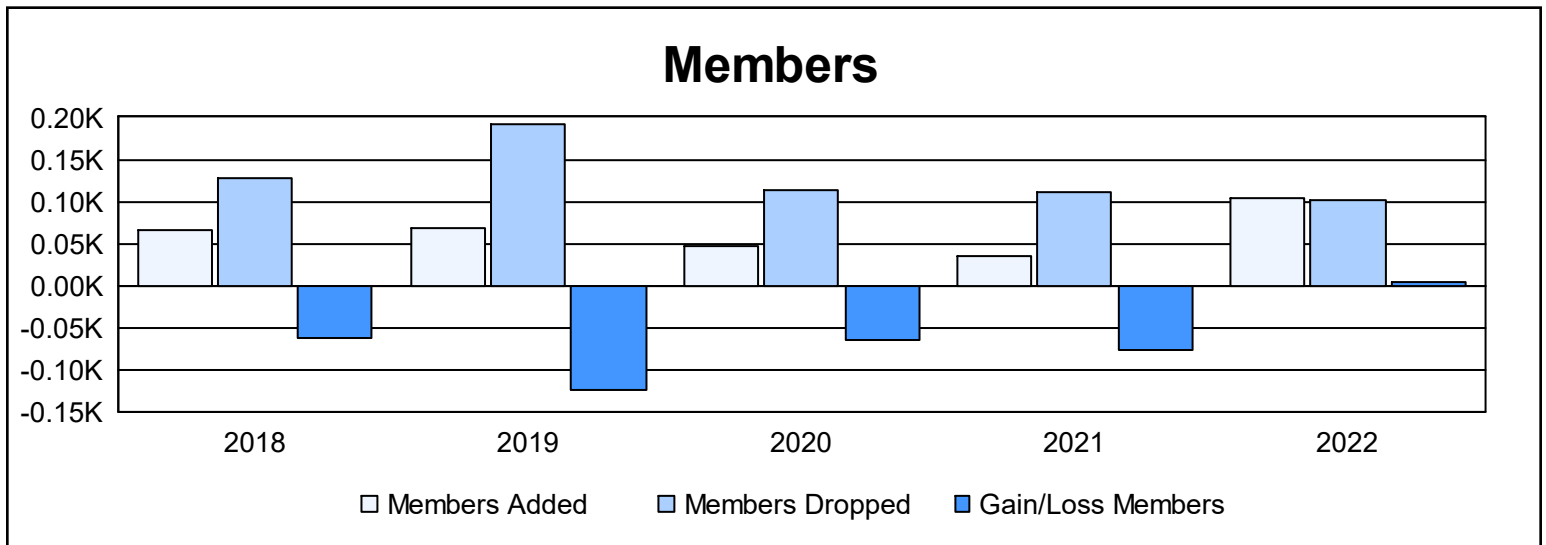

Year	New Clubs	Dropped Clubs	Gain/ Loss Clubs	New Members	Charter Members	Reinstate Members	Transfer Members	Total Member Added	Total Members Dropped	Gain/ Loss Members
2017-2018	0	1	-1	60	0	1	4	65	127	-62
2018-2019	0	5	-5	48	1	2	17	68	192	-124
2019-2020	0	1	-1	42	0	1	4	47	113	-66
2020-2021	0	0	0	29	0	4	1	34	111	-77
2021-2022	0	3	-3	79	1	3	21	104	101	3
<b>Average</b>	<b>0</b>	<b>2</b>	<b>-2</b>	<b>52</b>	<b>0</b>	<b>2</b>	<b>9</b>	<b>64</b>	<b>129</b>	<b>-65</b>

### Membership Composition June 2022 Cumulative